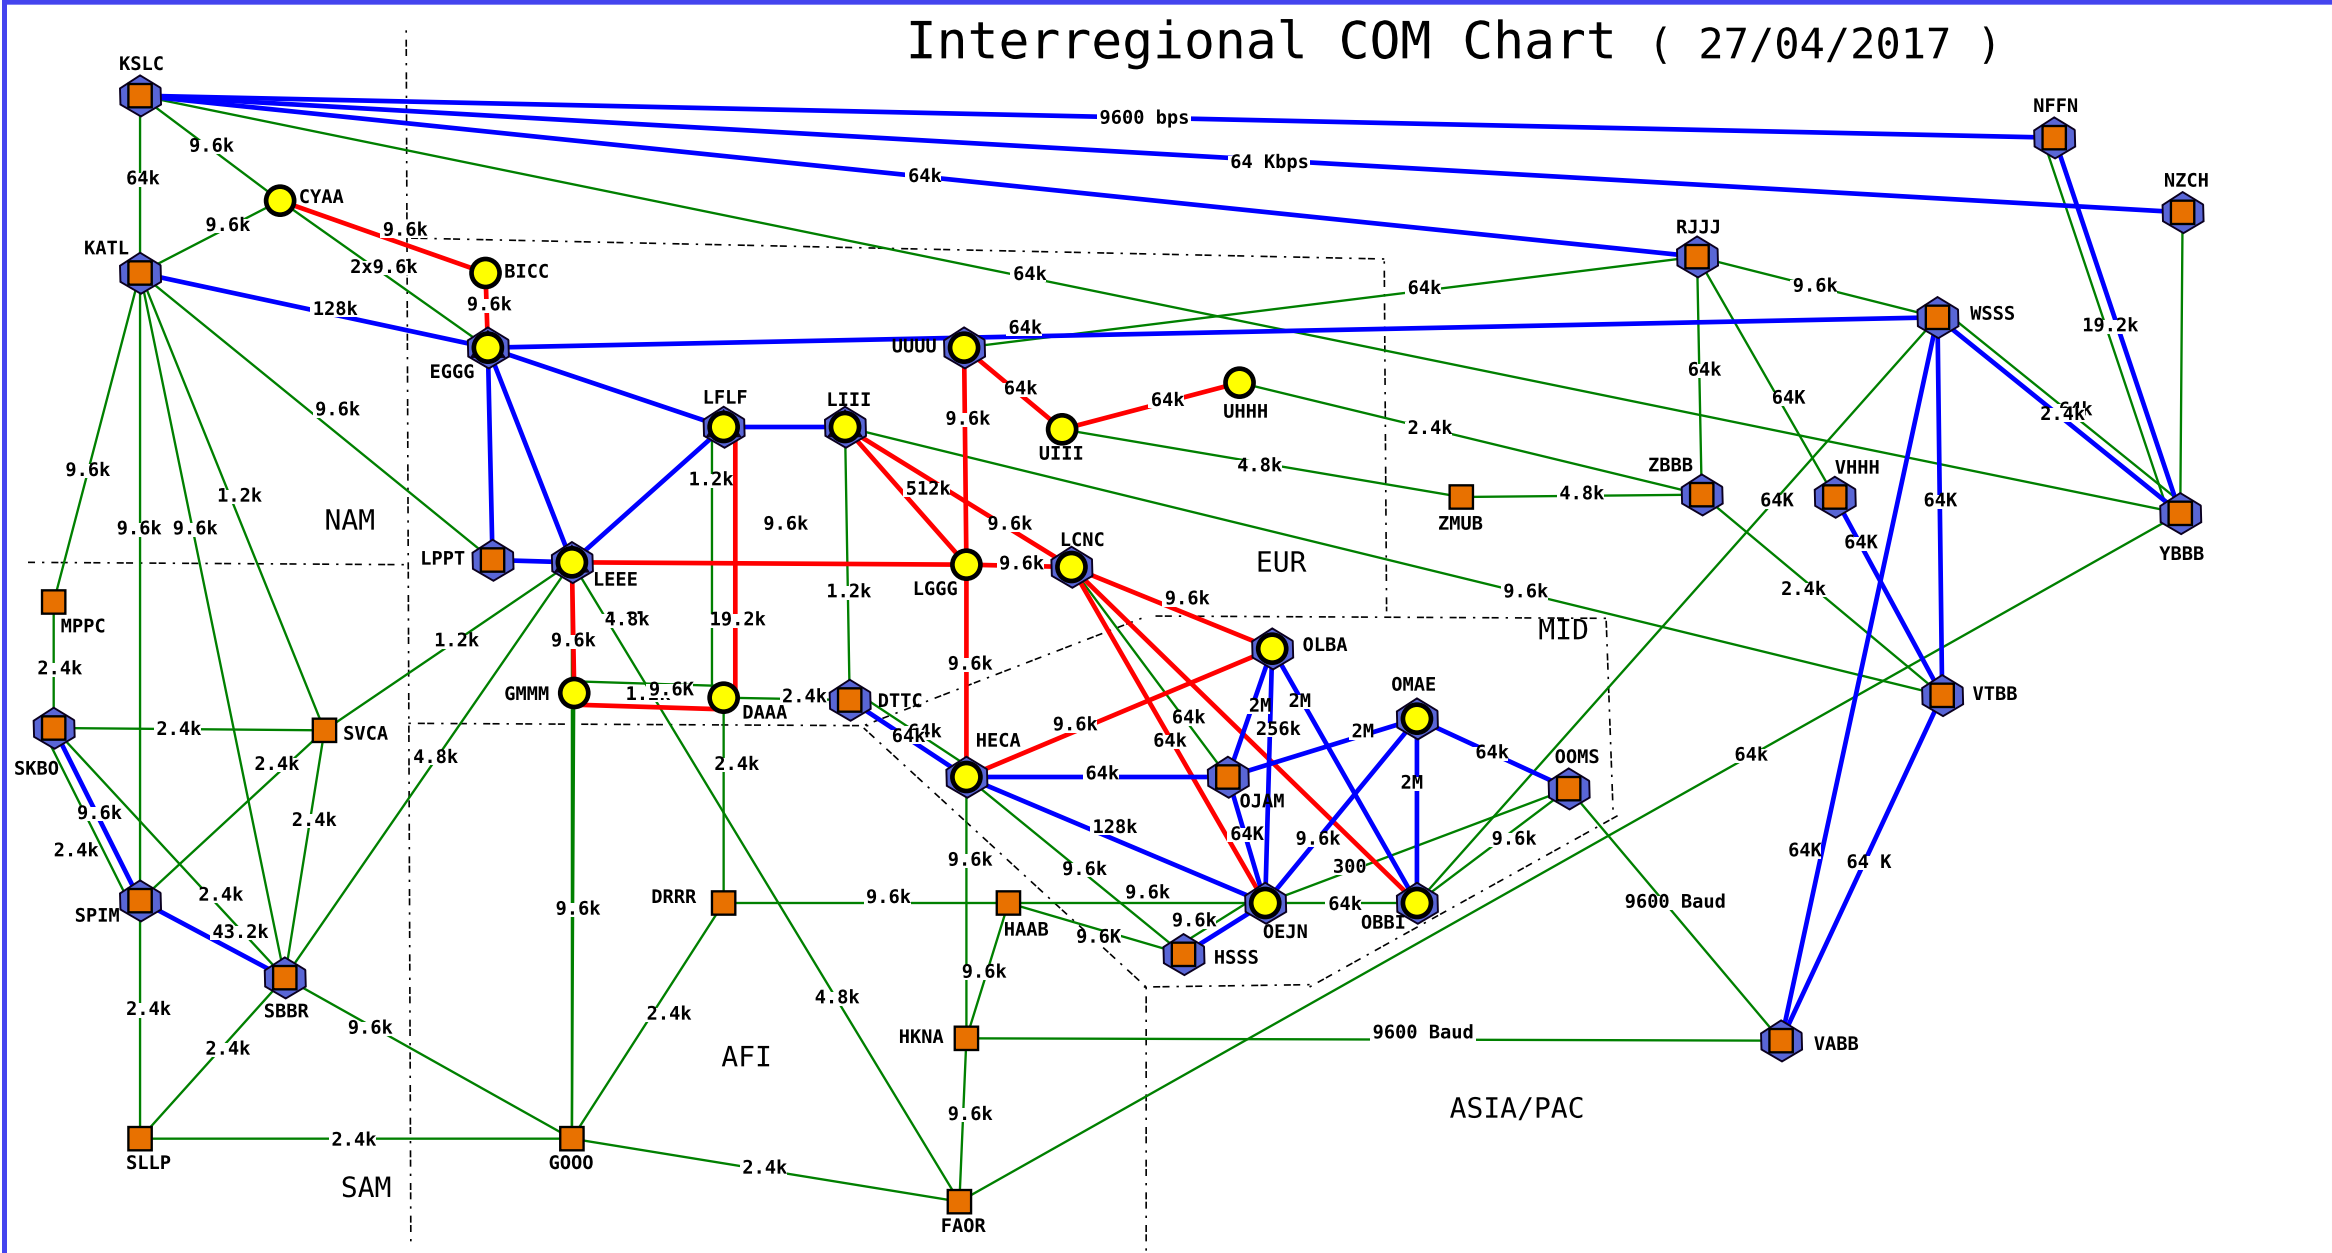

# Interregional COM Chart ( 27/04/2017 )

- CIDIN/AFTN COM Centre
- AFTN COM Centre
- AMHS COM Centre
- 9.6k — CIDIN Link with Line Speed
- 9.6k — AFTN Link with Line Speed
- 9.6k — AMHS Link with Line Speed
- - - 9.6k - - - CIDIN-EUROCONTROL/NM Link with Line Speed
- - - 9.6k - - - AMHS-EUROCONTROL/NM Link with Line Speed
- Path
- ☁ Fully Meshed Island